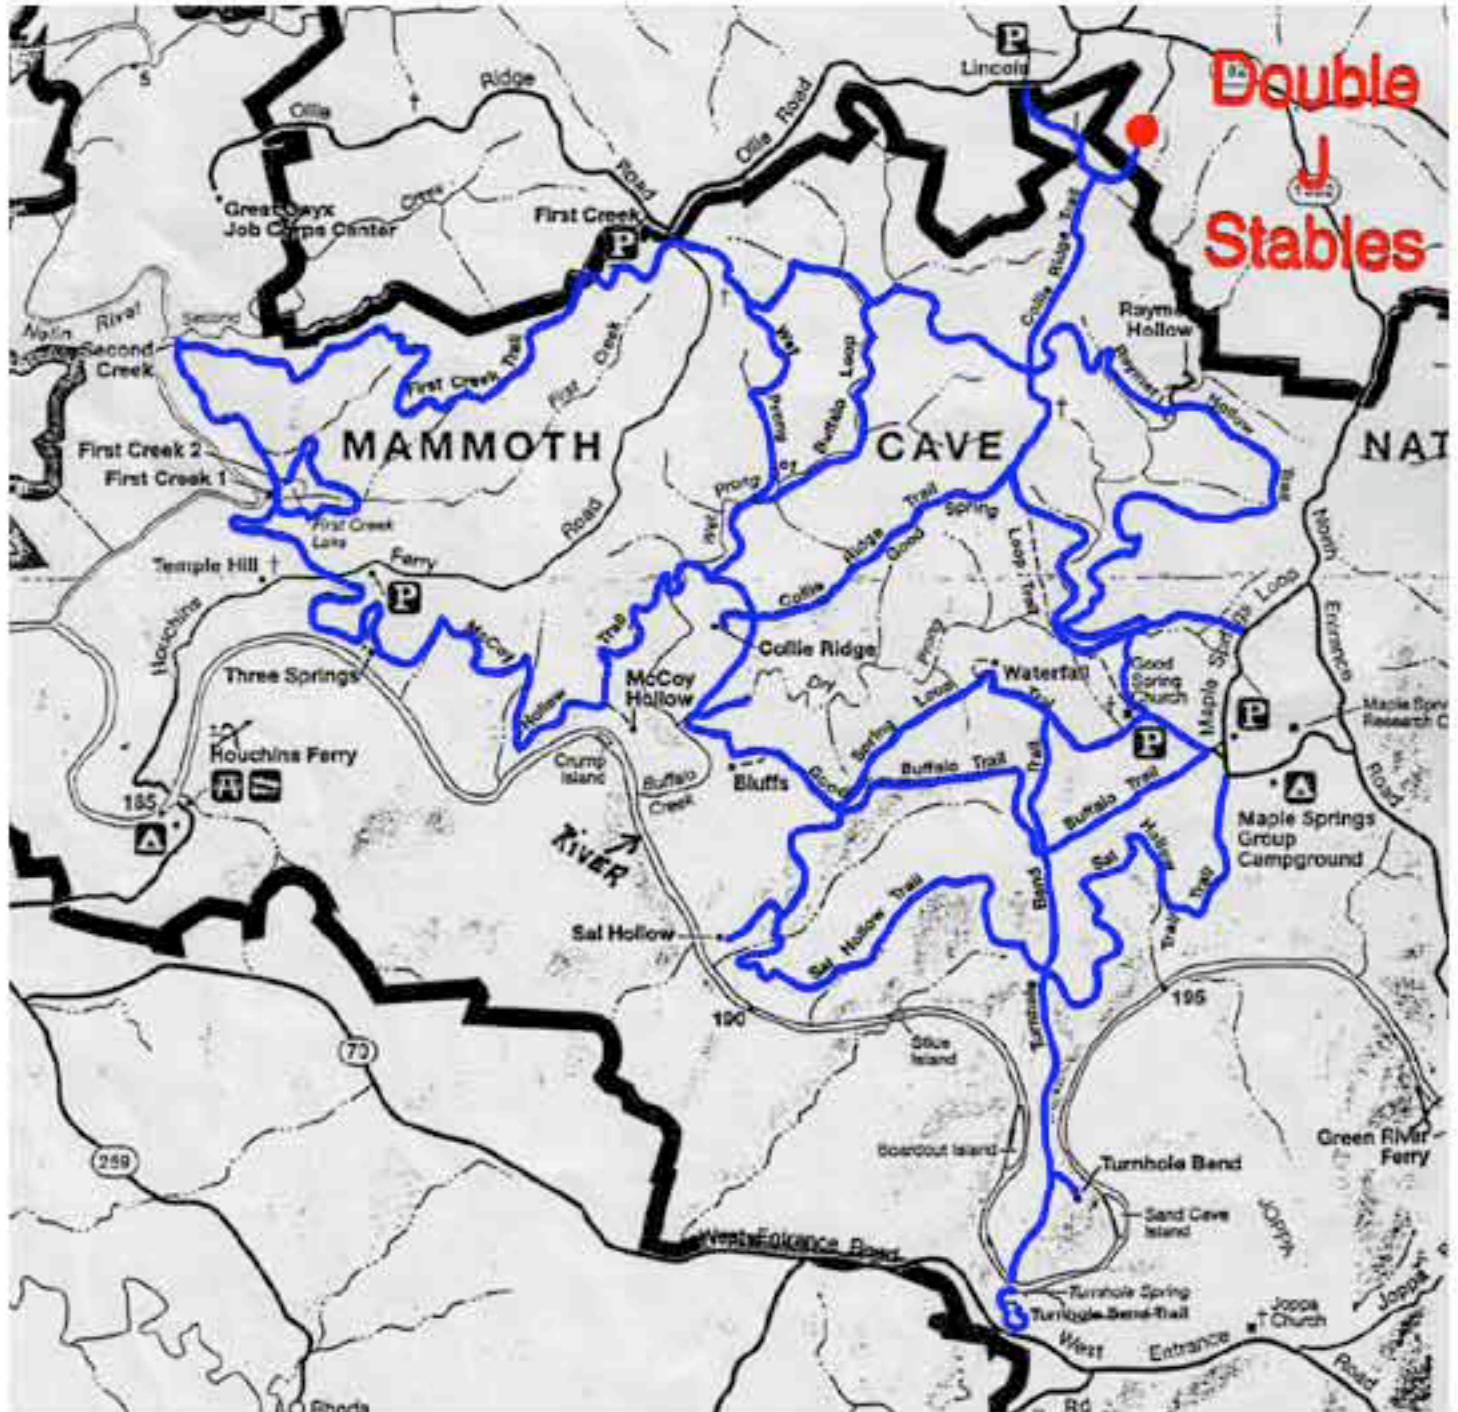

Double J Stables Trails Map

**542 Lincoln School Road
Mammoth Cave, Ky 42259
270-286-8167
800-730-4773**